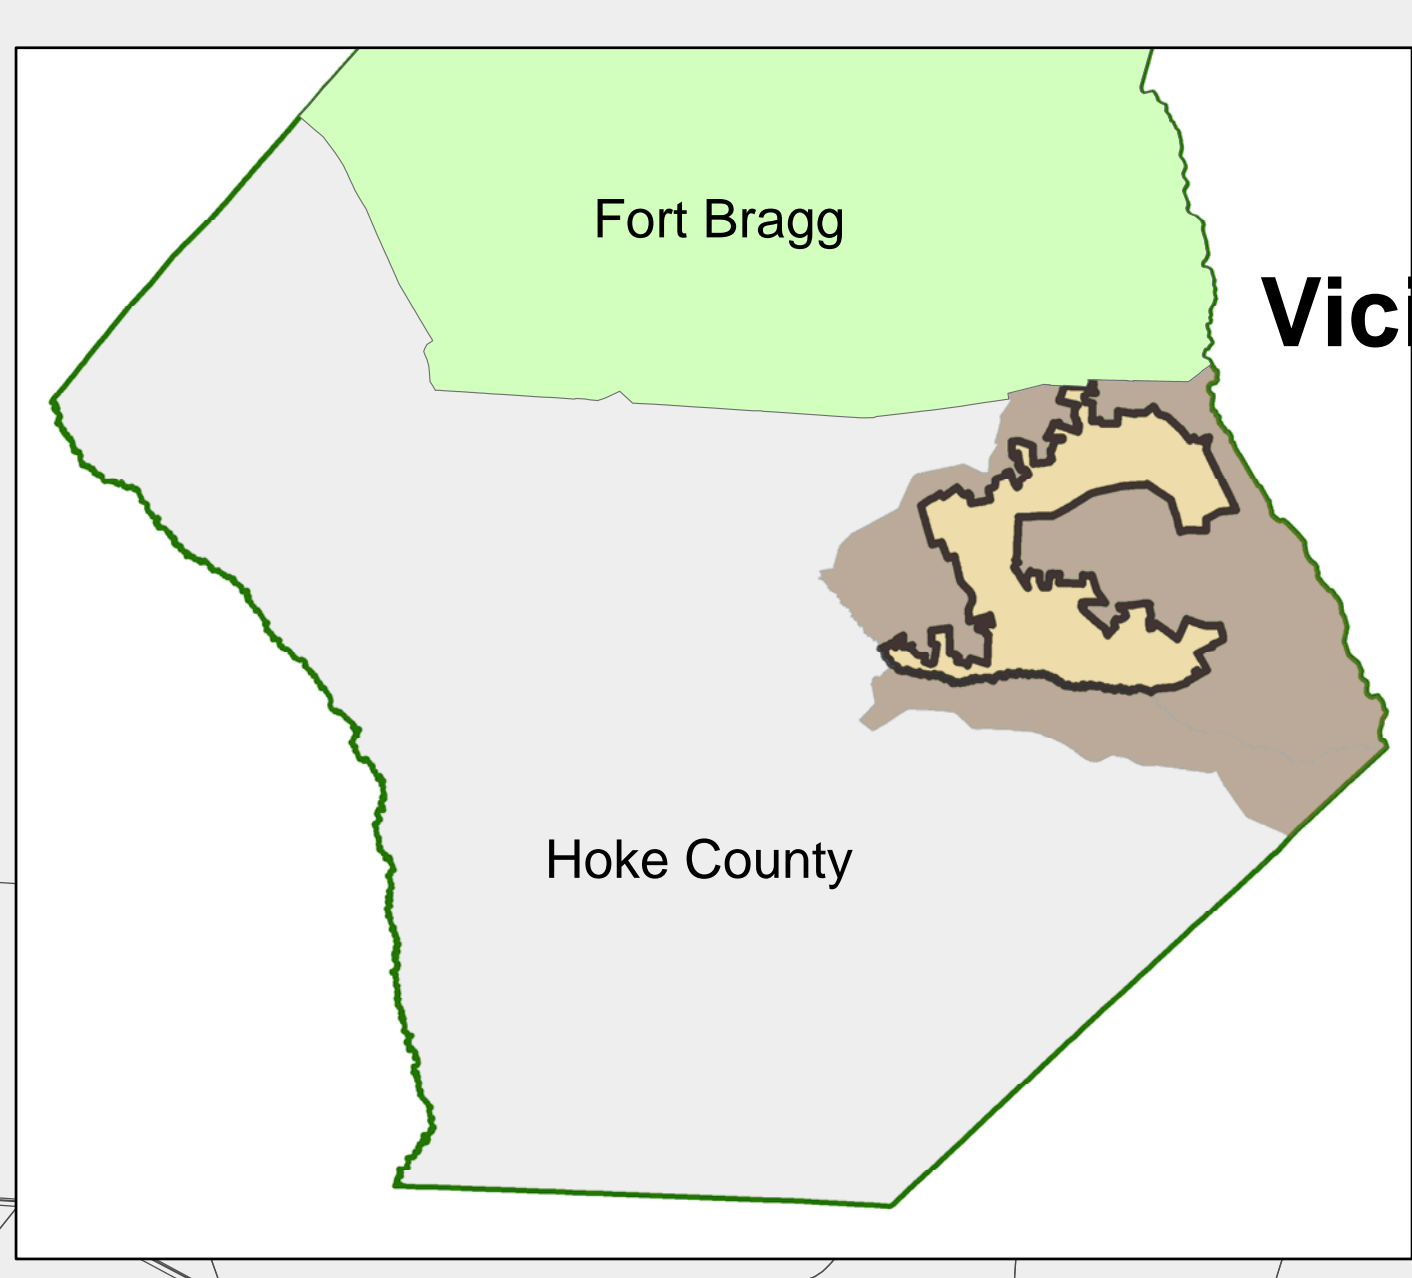

Hoke County Urban Service Area Sewer Map

GIS

March 4, 2009

Vicinity Map

URBAN SERVICE AREA

PHASE ONE SEWER SERVICE AREA

* Sewer service within the Phase One Sewer Service Area is mandatory.

** Sewer service within the Urban Service Area will be evaluated as part of future development approval process. See Section 4.3 Proposed Subdivision Ordinance of Hoke County, NC

- Legend**
- PHASE ONE SEWER SERVICE AREA *
 - URBAN SERVICE AREA

Disclaimer

This data was prepared for the inventory of real property found within this jurisdiction, and is compiled from recorded deeds, plats, and other public records and data. Users of the data are hereby notified that the aforementioned public primary information sources should be consulted for verification of the information. Hoke County and mapping companies assume no legal responsibility for the information.

Data presented using the North Carolina State Plane Coordinate System 1927 North American Datum, feet.