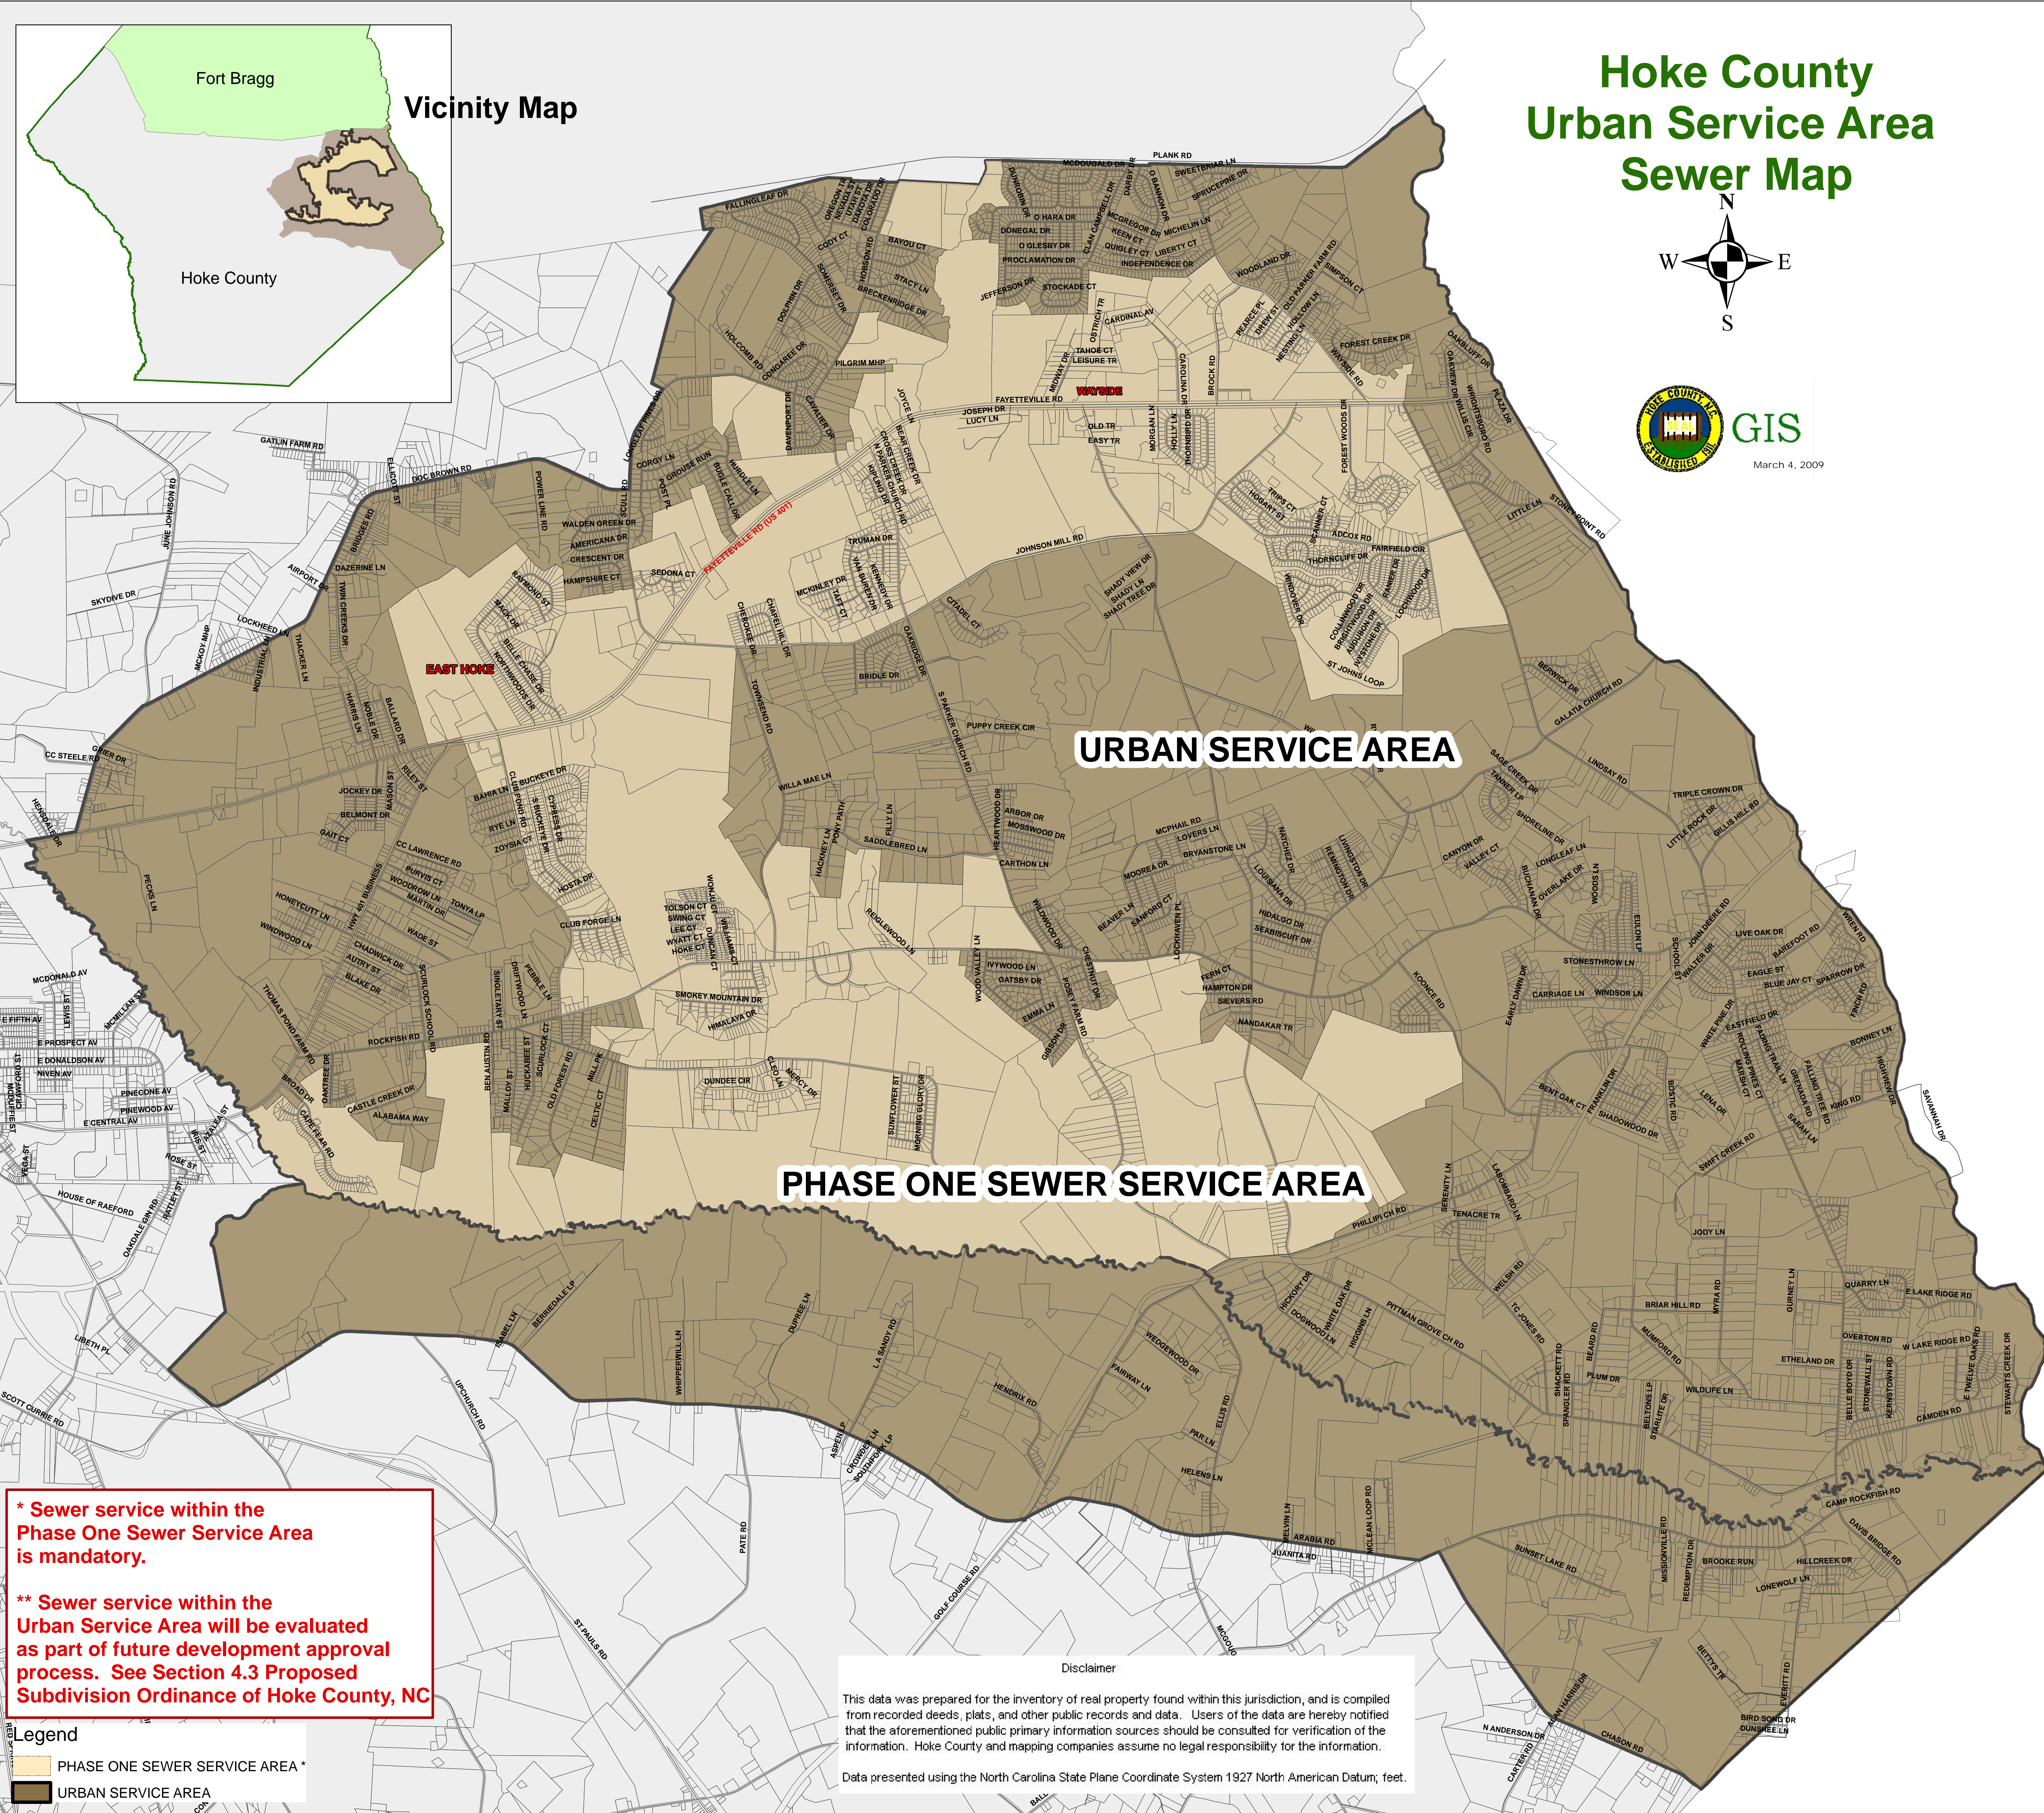

Hoke County Urban Service Area Sewer Map

GIS

March 4, 2009

Vicinity Map

URBAN SERVICE AREA

PHASE ONE SEWER SERVICE AREA

* Sewer service within the Phase One Sewer Service Area is mandatory.

** Sewer service within the Urban Service Area will be evaluated as part of future development approval process. See Section 4.3 Proposed Subdivision Ordinance of Hoke County, NC

- Legend**
- PHASE ONE SEWER SERVICE AREA *
 - URBAN SERVICE AREA

Disclaimer

This data was prepared for the inventory of real property found within this jurisdiction, and is compiled from recorded deeds, plats, and other public records and data. Users of the data are hereby notified that the aforementioned public primary information sources should be consulted for verification of the information. Hoke County and mapping companies assume no legal responsibility for the information.

Data presented using the North Carolina State Plane Coordinate System 1927 North American Datum, feet.